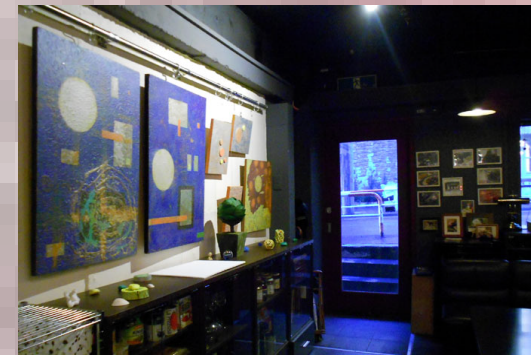

会場：PUBLIC SHOTO

Main Exhibitions

1998 "SEISU" Tokyo Metropolitan Art Museum, Tokyo, Japan

1998 "AJAC 24" New Art in Tokyo

1999 Salon de Fine Arts, Espace Aya Gallery, Paris, France

2000 Salon de Fine Arts, Studio de l'Image, Paris France

2000 Solo Exhibition, Japan Center, San Francisco, U.S.A

April 2012

Tokyo Metropolitan Art Museum

Tokyo, Japan

February 2013

The National Art Center

Tokyo, Japan

2005 Space Art Festival, Gallery KIGI, Karuizawa, Japan